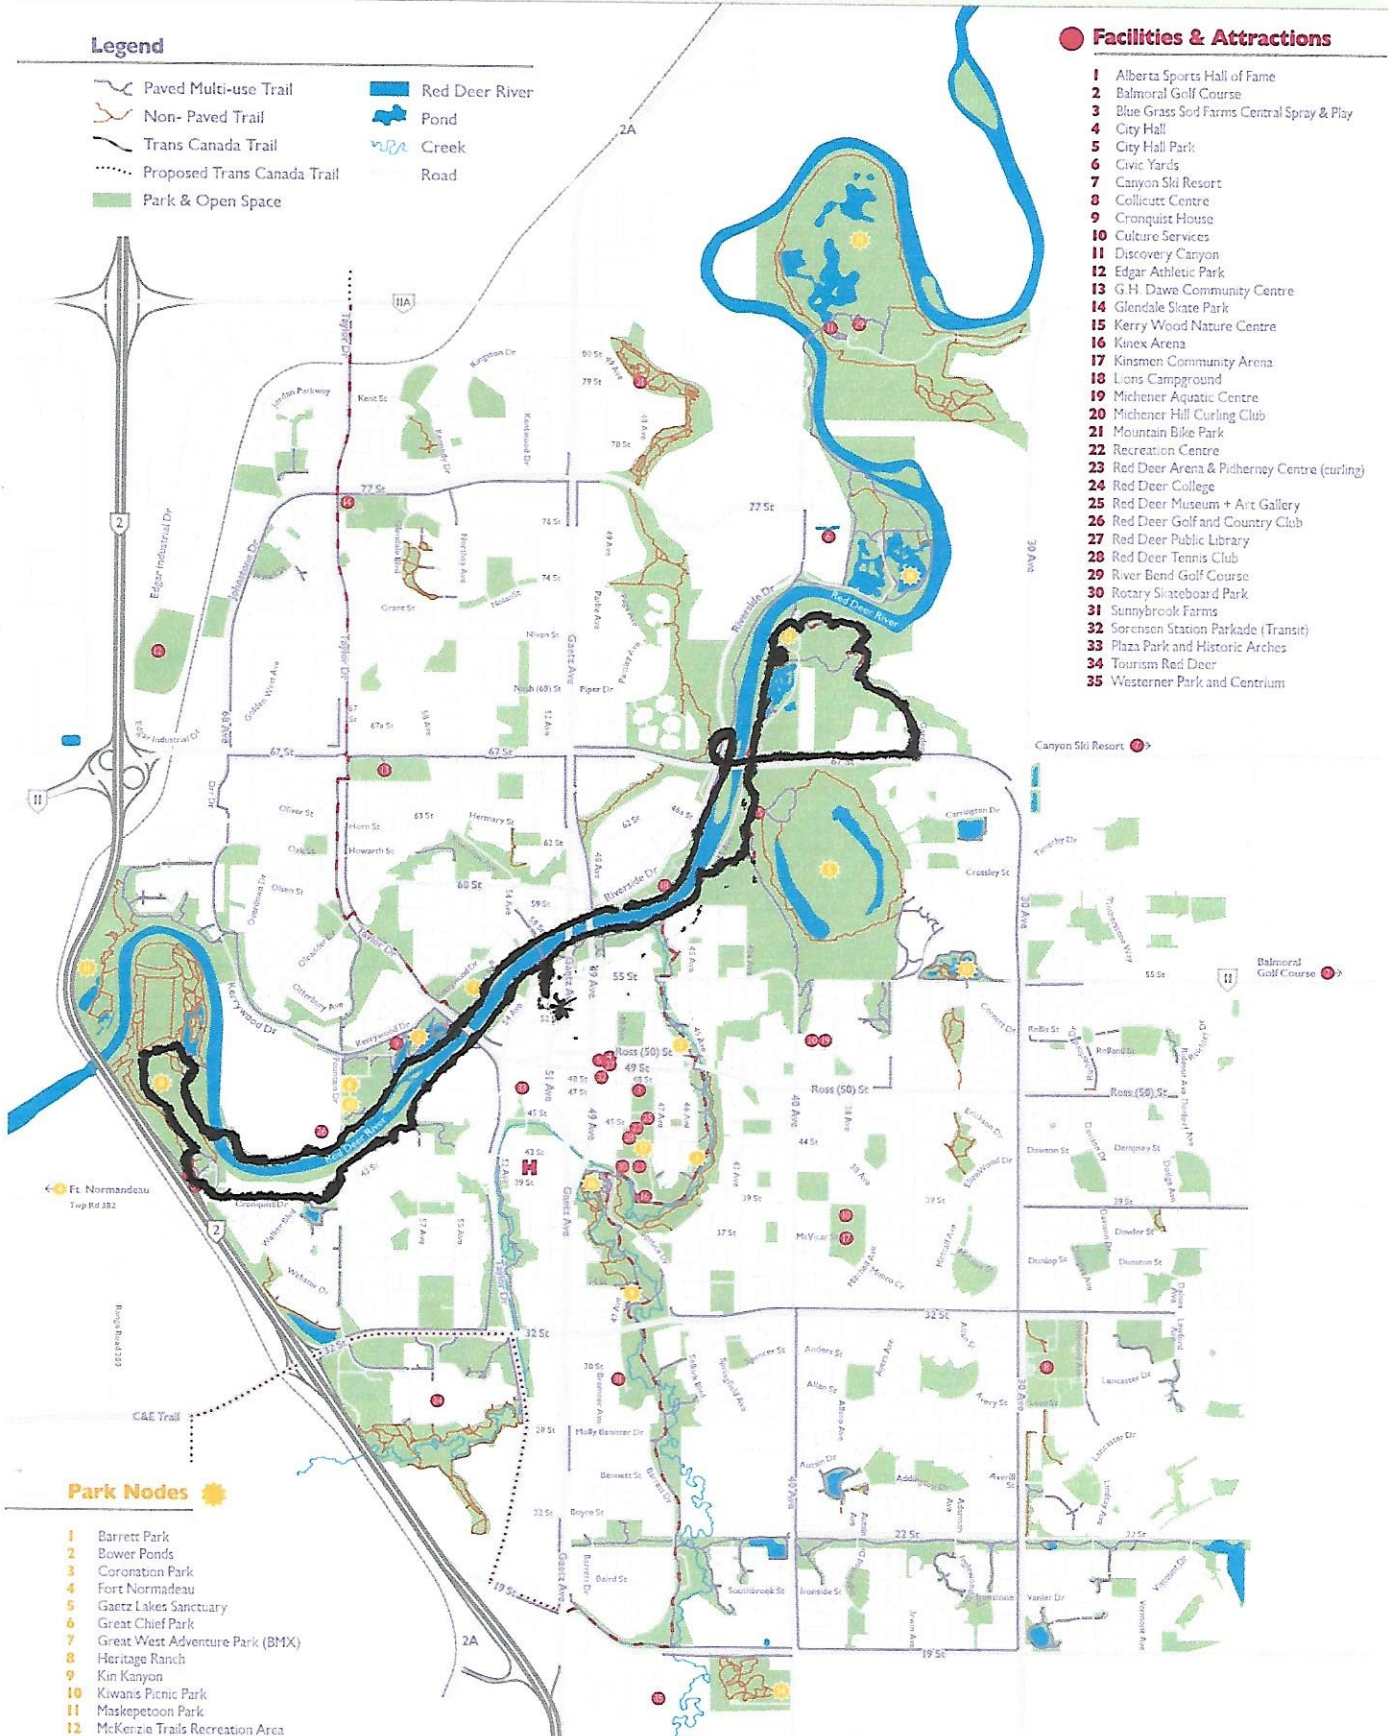

### Legend

- Paved Multi-use Trail
- Non-Paved Trail
- Trans Canada Trail
- Proposed Trans Canada Trail
- Park & Open Space
- Red Deer River
- Pond
- Creek
- Road

### Facilities & Attractions

- 1 Alberta Sports Hall of Fame
- 2 Balmoral Golf Course
- 3 Blue Grass Sod Farms Central Spray & Play
- 4 City Hall
- 5 City Hall Park
- 6 Civic Yards
- 7 Canyon Ski Resort
- 8 Collicutt Centre
- 9 Cronquist House
- 10 Culture Services
- 11 Discovery Canyon
- 12 Edgar Athletic Park
- 13 G.H. Dawe Community Centre
- 14 Glendale Skate Park
- 15 Kerry Wood Nature Centre
- 16 Kinex Arena
- 17 Kinsmen Community Arena
- 18 Lions Campground
- 19 Michener Aquatic Centre
- 20 Michener Hill Curling Club
- 21 Mountain Bike Park
- 22 Recreation Centre
- 23 Red Deer Arena & Pitherney Centre (curling)
- 24 Red Deer College
- 25 Red Deer Museum + Art Gallery
- 26 Red Deer Golf and Country Club
- 27 Red Deer Public Library
- 28 Red Deer Tennis Club
- 29 River Bend Golf Course
- 30 Rotary Skateboard Park
- 31 Sunnybrook Farms
- 32 Sorensen Station Parkade (Transit)
- 33 Plaza Park and Historic Arches
- 34 Tourism Red Deer
- 35 Westerner Park and Centrum

### Park Nodes

- 1 Barrett Park
- 2 Bower Ponds
- 3 Coronation Park
- 4 Fort Normadeau
- 5 Gaetz Lakes Sanctuary
- 6 Great Chief Park
- 7 Great West Adventure Park (BMX)
- 8 Heritage Ranch
- 9 Kin Canyon
- 10 Kiwanis Picnic Park
- 11 Maskepetoon Park
- 12 McKenzie Trails Recreation Area
- 13 Michael O'Brien Wetland
- 14 Oxbows Off Leash Dog Park
- 15 River Bend Golf & Recreation Area
- 16 Rotary Picnic Park
- 17 Rotary Recreation Park
- 18 Three Mile Bend Recreation Area

### Map Scale

Please recycle this map after using it to keep the cycle going.